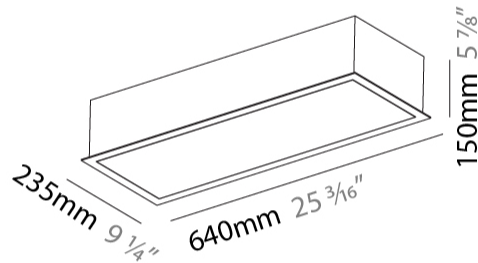

GENERAL

Series: Pi2
Subseries: Pi2 Whiteline
Brand: Prolicht
Division: Architectural
Mounting Type: Recessed
Mounting Location: Ceiling

PHYSICAL

Shape: Rectangle
Length (mm): 640
Length (in): 25 3/16
Width (mm): 235
Width (in): 9 1/4
Depth (mm): 150
Depth (in): 5 7/8
Ceiling Thickness (mm): 10 / 12.5 / 15 / 25 / 30
Ceiling Thickness (in): 3/8 or 1/2 or 9/16 or 1 or 1 3/16
Min. Recessing Depth (mm): 160
Min. Recessing Depth (in): 6 1/8
Light Distribution: Direct
Weight (kg): 4.274
Weight (lbs): 9.40
Diffuser: PMMA - Opal or Micro-Prism
Fixture Finish: SSR / BKV / CWI / CRY / HAB / LAG / UFT / ITA / RUA / RUR / MIC / FTG / MYG / TWT / LOD / PUS / FRO / FUP / KIA / POP / BLS / SPG / MEY / GOH / GUM / CHC / COM / ABZ / JAG / OBR / MOS / ROR
Fixture Material: Aluminum
Cut-out Measurements: 625mm / 24 5/8" x 220mm / 8 11/16"

ELECTRICAL

Lamp Type: LED (Zhaga Standard)
Total Output Wattage (W): 19
Dimming: Tri-Mode (Non-Dimming and Phase Dimming (120Vac only) and 0-10V Dimming)
Driver Included: Yes
Driver Location: Integrated
Driver Type: Constant Current - Universal
Driver Class: Class 2
Input Voltage (V): 120 - 277
Constant Current (MA): 500

LED

Color Temperature (°K): 3000 / 3500 / 4000
Max. Delivered Lumen (lm): 1430 / 1539 / 1570
CRI: >80 CRI
Efficiency (%): 0.516
Lamp Life (hrs): 50000

OPTICAL

RATINGS AND CERTIFICATIONS

Certified By: Certified for North American Standards
IP rating: IP20